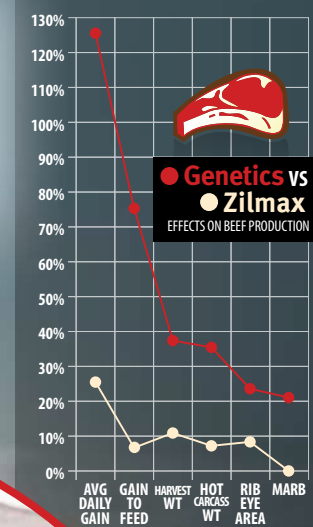

THE NATURAL **GENETIC ADVANTAGE** FROM BIRTH TO PLATE

CONSUMERS DEMAND

The growth for naturally raised beef is sky-rocketing – Thus the launch of branded beef programs and fast-food campaigns promising that product. It is easy to predict that your buyers will demand it. Be ready – USE LIMOUSIN.

LIMOUSIN

It was proven in a test trial conducted by Wulf Limousin Cattle and the University of Minnesota that the percentage of change in **gain, yield, rib eye and marbling** is much greater when influenced by genetics rather than Zilmax. See complete results at www.limousin.com